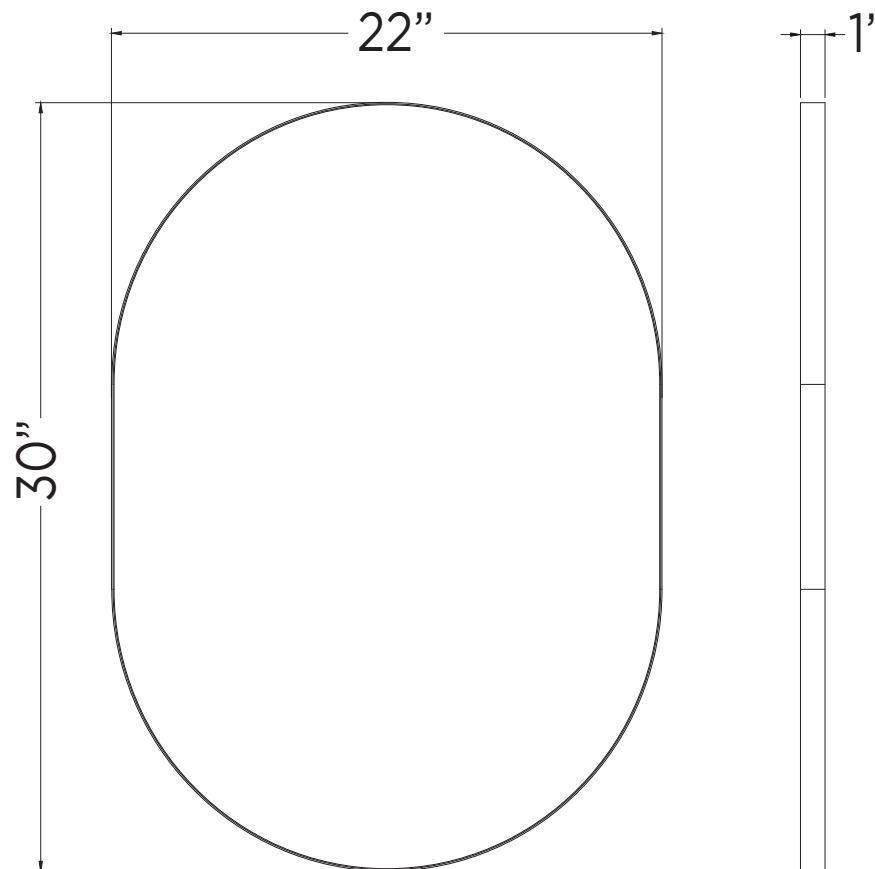

SPECIFICATIONS / TECHNICAL DATA

**MIRROR
OVAL**

22" x 30"

ATTENTION! Dimensions may vary by up to 3/8". It is highly recommended to pull all dimensions of actual model for installation and measuring purposes.